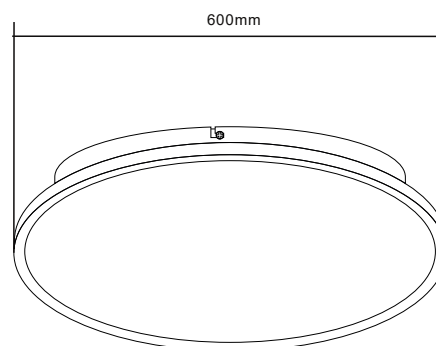

TECHNICAL DATA

TYPE

Professional LED for Indoor Lighting.

DIMENSION DRAW

| | |
|--------------------|----------|
| Model: | Sun 60 |
| Format: | Round |
| Location: | Interior |
| Wattage: | 60W |
| Materials: | Plastic |
| Led Color: | 3000K |
| Product Dimension: | Φ600mm |
| IP Code: | 20 |
| Fixation: | Surface |
| CRI : | 80 |
| Lumen Output: | 6000 LM |
| Frequency: | 50/60 Hz |
| Beam Angle: | L° |